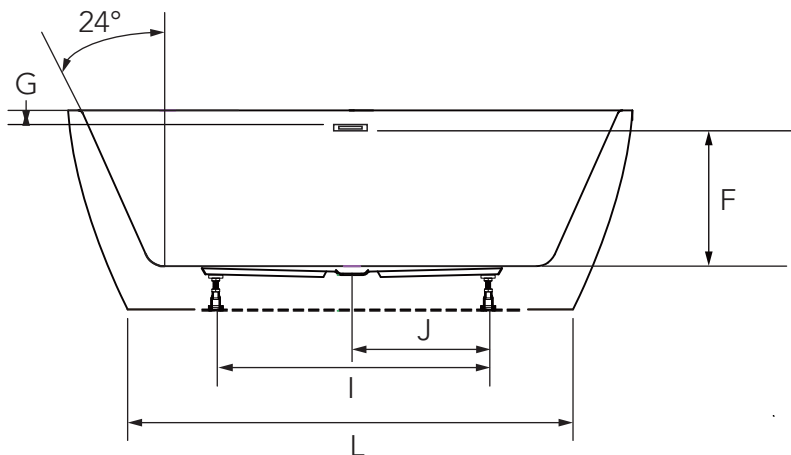

Specifications

CORNWALL FREESTANDING TUBS

Product Features

- Constructed of acrylic
- Seamless 1-piece
- Self-leveling feet simplify installation
- White linear overflow plate
- Integral overflow drain
- White toe-tap drain included
- Center drain
- Ample space for deck mounting a filler
- cUPC/IAPMO listed
- 24° degree lumbar support degree lumbar support
- PFFS05931WH Water capacity: 58 gal (220 L)
- PFFS06731WH Water capacity: 70 gal (265 L)

Optional accessories

PF651PVC PVC FS tub drain rough-in kit

PFFS05931WH

Model Numbers:

PFFS05931WH 59" x 31-1/2" x 23-5/8"

PFFS06731WH 67" x 31-1/2" x 23-5/8"

Warranty and Codes

This product comes complete with installation, operating, care and maintenance instructions.
This PROFLO product carries a 5-year limited warranty.

CORNWALL FREESTANDING TUBS

Product Specifications

Dimension/ Models	A	B	C	D	E	F	G	H
PFFS05931WH	59"	39-3/8"	31-1/2"	20"	23-5/8"	14-3/4"	3"	17-1/4"
	1500mm	1000mm	800mm	510mm	600mm	375mm	75mm	440mm
PFFS06731WH	67"	47-1/4"	31-1/2"	20"	23-5/8"	14-3/4"	3"	17-1/4"
	1700mm	1200mm	800mm	510mm	600mm	375mm	75mm	440mm

I	J	K	L	M	N
32-1/4"	16-1/8"	14-1/8"	44-7/8"	23-5/8"	2-3/8" x 19-5/8"
820mm	410mm	360mm	1140mm	600mm	60mm x 500mm
32-1/4"	16-1/8"	14-1/8"	52-3/4"	23-5/8"	2-3/8" x 23-5/8"
820mm	410mm	360mm	1340mm	600mm	60mm x 600mm