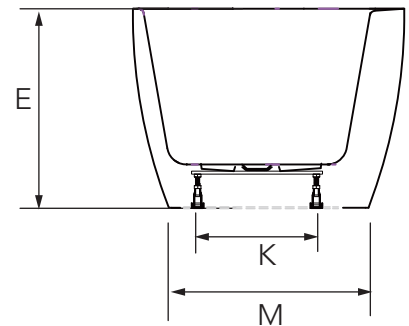

Specifications

CORNWALL FREESTANDING TUBS

Product Features

- Constructed of acrylic
- Seamless 1-piece
- Self-leveling feet simplify installation
- White linear overflow plate
- Integral overflow drain
- White toe-tap drain included
- Center drain
- Ample space for deck mounting a filler
- cUPC/IAPMO listed
- 24° degree lumbar support degree lumbar support
- PFFS05931WH Water capacity: 58 gal (220 L)
- PFFS06731WH Water capacity: 70 gal (265 L)

Optional accessories

PF651PVC PVC FS tub drain rough-in kit

PFFS05931WH

Model Numbers:

PFFS05931WH 59" x 31-1/2" x 23-5/8"

PFFS06731WH 67" x 31-1/2" x 23-5/8"

Warranty and Codes

This product comes complete with installation, operating, care and maintenance instructions.
This PROFLO product carries a 5-year limited warranty.

CORNWALL FREESTANDING TUBS

Product Specifications

Dimension/ Models	A	B	C	D	E	F	G	H
PFFS05931WH	59"	39-3/8"	31-1/2"	20"	23-5/8"	14-3/4"	3"	17-1/4"
	1500mm	1000mm	800mm	510mm	600mm	375mm	75mm	440mm
PFFS06731WH	67"	47-1/4"	31-1/2"	20"	23-5/8"	14-3/4"	3"	17-1/4"
	1700mm	1200mm	800mm	510mm	600mm	375mm	75mm	440mm

I	J	K	L	M	N
32-1/4"	16-1/8"	14-1/8"	44-7/8"	23-5/8"	2-3/8" x 19-5/8"
820mm	410mm	360mm	1140mm	600mm	60mm x 500mm
32-1/4"	16-1/8"	14-1/8"	52-3/4"	23-5/8"	2-3/8" x 23-5/8"
820mm	410mm	360mm	1340mm	600mm	60mm x 600mm