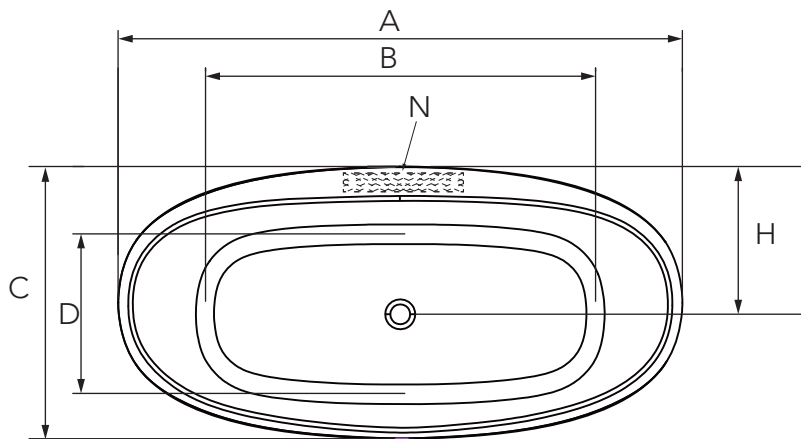

Specifications

CORNWALL FREESTANDING TUBS

Product Features

- Constructed of acrylic
- Seamless 1-piece
- Self-leveling feet simplify installation
- White linear overflow plate
- Integral overflow drain
- White toe-tap drain included
- Center drain
- Ample space for deck mounting a filler
- cUPC/IAPMO listed
- 24° degree lumbar support degree lumbar support
- PFFS05931WH Water capacity: 58 gal (220 L)
- PFFS06731WH Water capacity: 70 gal (265 L)

Optional accessories

PF651PVC PVC FS tub drain rough-in kit

PFFS05931WH

Model Numbers:

PFFS05931WH 59" x 31-1/2" x 23-5/8"

PFFS06731WH 67" x 31-1/2" x 23-5/8"

Warranty and Codes

This product comes complete with installation, operating, care and maintenance instructions.
This PROFLO product carries a 5-year limited warranty.

CORNWALL FREESTANDING TUBS

Product Specifications

Dimension/ Models	A	B	C	D	E	F	G	H
PFFS05931WH	59"	39-3/8"	31-1/2"	20"	23-5/8"	14-3/4"	3"	17-1/4"
	1500mm	1000mm	800mm	510mm	600mm	375mm	75mm	440mm
PFFS06731WH	67"	47-1/4"	31-1/2"	20"	23-5/8"	14-3/4"	3"	17-1/4"
	1700mm	1200mm	800mm	510mm	600mm	375mm	75mm	440mm

I	J	K	L	M	N
32-1/4"	16-1/8"	14-1/8"	44-7/8"	23-5/8"	2-3/8" x 19-5/8"
820mm	410mm	360mm	1140mm	600mm	60mm x 500mm
32-1/4"	16-1/8"	14-1/8"	52-3/4"	23-5/8"	2-3/8" x 23-5/8"
820mm	410mm	360mm	1340mm	600mm	60mm x 600mm